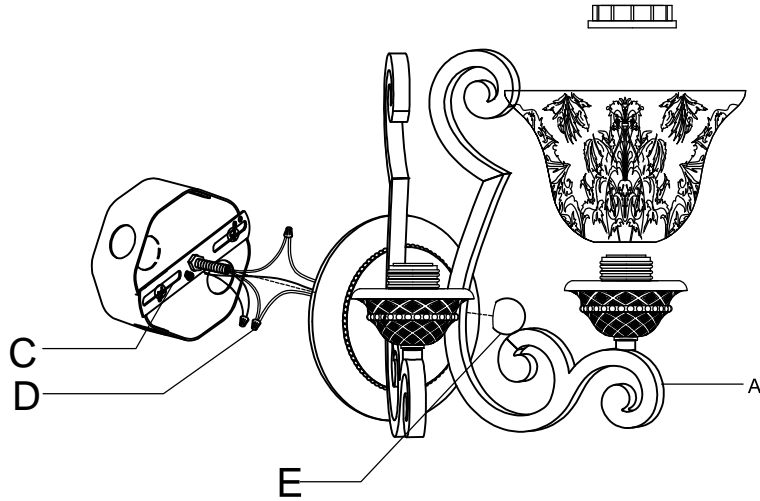

PRODUCT NAME : Symphony 2-Light Wall Sconce  
ITEM NUMBER: 11247

**Please consult a qualified electrician for hanging fixture and wiring.**

Light Source : 2 X E26 Medium base 60W (Not Included)

Made in China / Hecho en China / Fabrique en China

A		x1		
B		x1		
C		x2		
D		x3		
E		x1		
F		x2		
G		x2		

1.

---

2.

---

3.

---