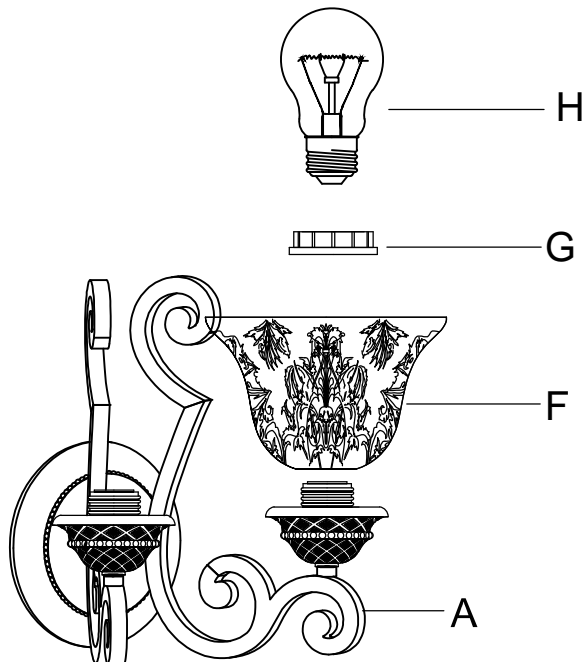

PRODUCT NAME : Symphony 2-Light Wall Sconce  
ITEM NUMBER: 11247

**Please consult a qualified electrician for hanging fixture and wiring.**

Light Source : 2 X E26 Medium base 60W (Not Included)

Made in China / Hecho en China / Fabrique en China

A		x1		
B		x1		
C		x2		
D		x3		
E		x1		
F		x2		
G		x2		

1.

---

2.

---

3.

---