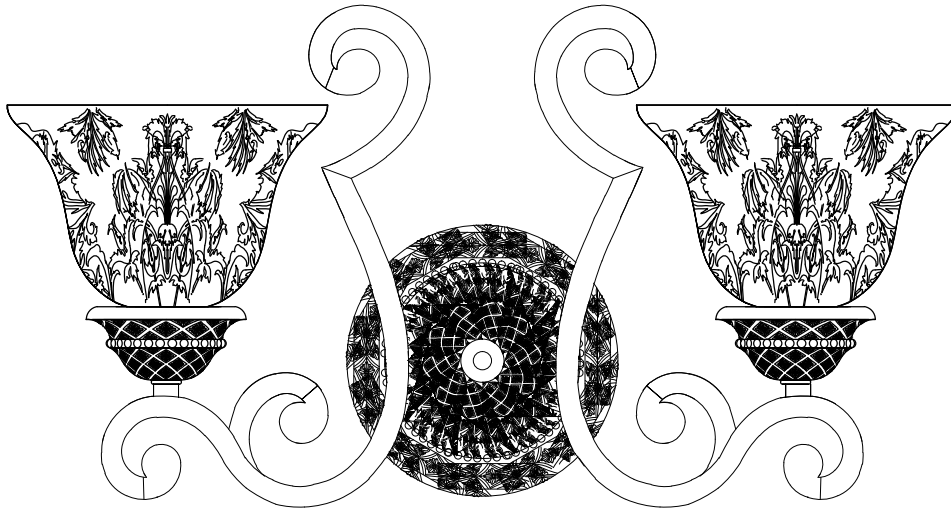

PRODUCT NAME : Symphony 2-Light Wall Sconce  
ITEM NUMBER: 11247

**Please consult a qualified electrician for hanging fixture and wiring.**

Light Source : 2 X E26 Medium base 60W (Not Included)

Made in China / Hecho en China / Fabrique en China